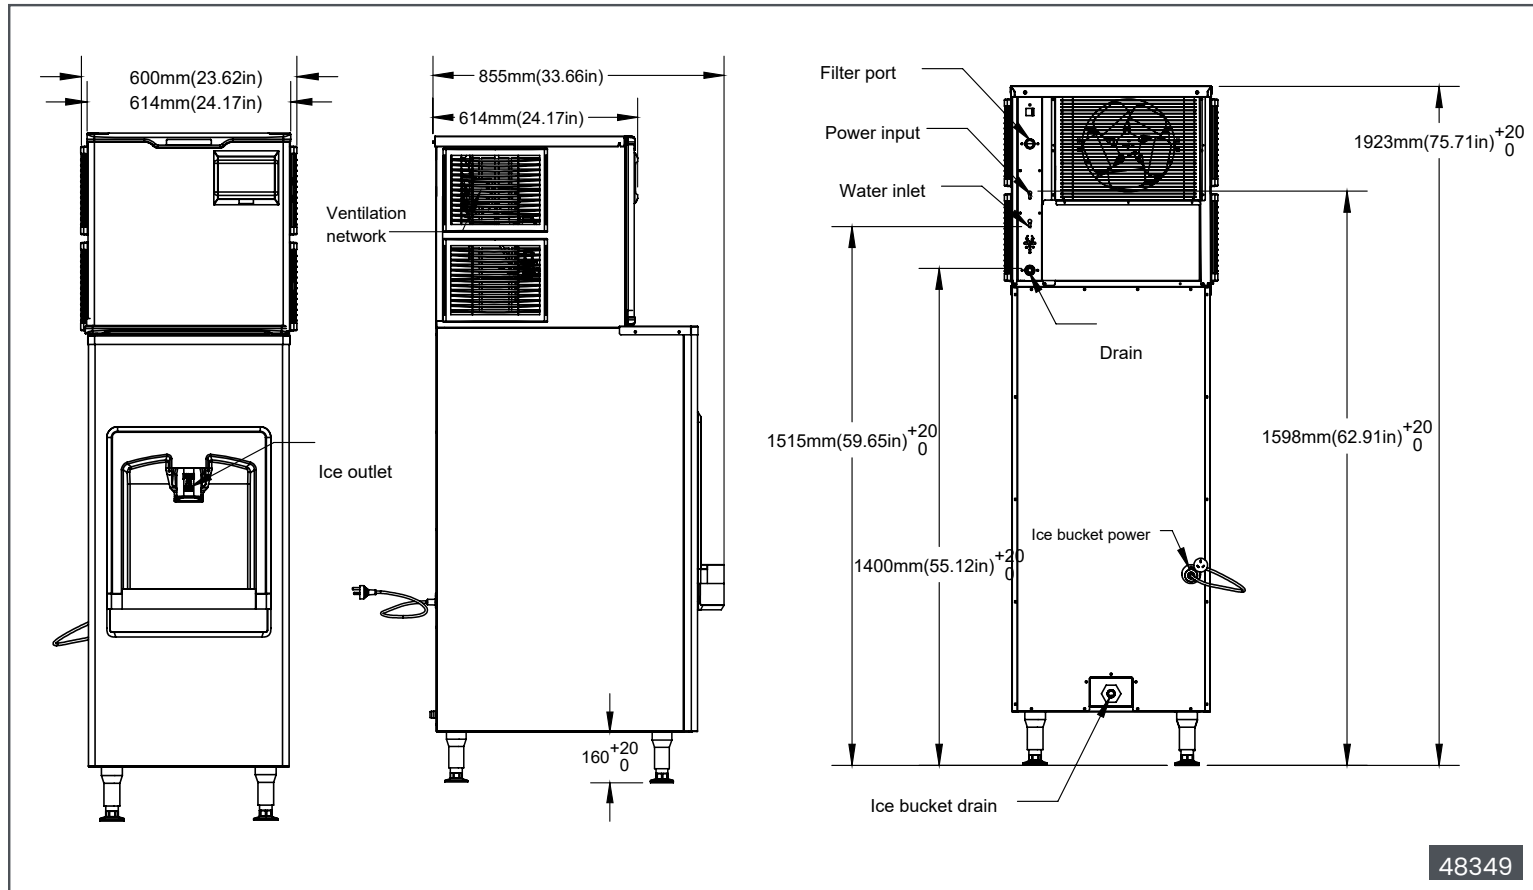

TECHNICAL SPECIFICATION

Features	Bin Capacity 132 lb. - Ice Yield 350 lb Per Day	Bin Capacity 220 lb - Ice Yield 500 lb Per Day
Item	48349	48350
Model	IC-CN-0350-D	IC-CN-0500-D
Output (per day)	352.7 lb. (160 kg.)	500.4 lb. (227 kg.)
Ice Bin Capacity	132.3 lb. (60 kg.)	220.5 lb. (100 kg.)
Power:	1000W	1323W
Electrical	110-120V / 60HZ / 1Ph	
Ice Bin Weight	169.8 lb. (77 kg.)	198.4 lb. (90 kg.)
Net Weight (Main Machine:	110.2 lb. (50 kg)	145.5 lb. (66 kg.)
Ice Bin Dimensions (DWH)	22" x 33.7" x 53.3" (560 x 855 x 1355 mm)	29.9" x 33.7" x 53.5" (760 x 855 x 1360mm)
Machine Dimensions	22" x 24.3" x 22.3" (560 x 618 x 568 mm)	29.9" x 24.3" x 22.3" (760 x 618 x 568 mm)
Gross Weight	183 lb. (83 kg.)	209.4 lb. (95 kg.)
Gross Dimensions (DWH)	24" x 36" x 55.5" (610 x 914 x 1410mm)	33" x 36" x 49" (838 x 914 x 1245 mm)

TECHNICAL DRAWING

48349