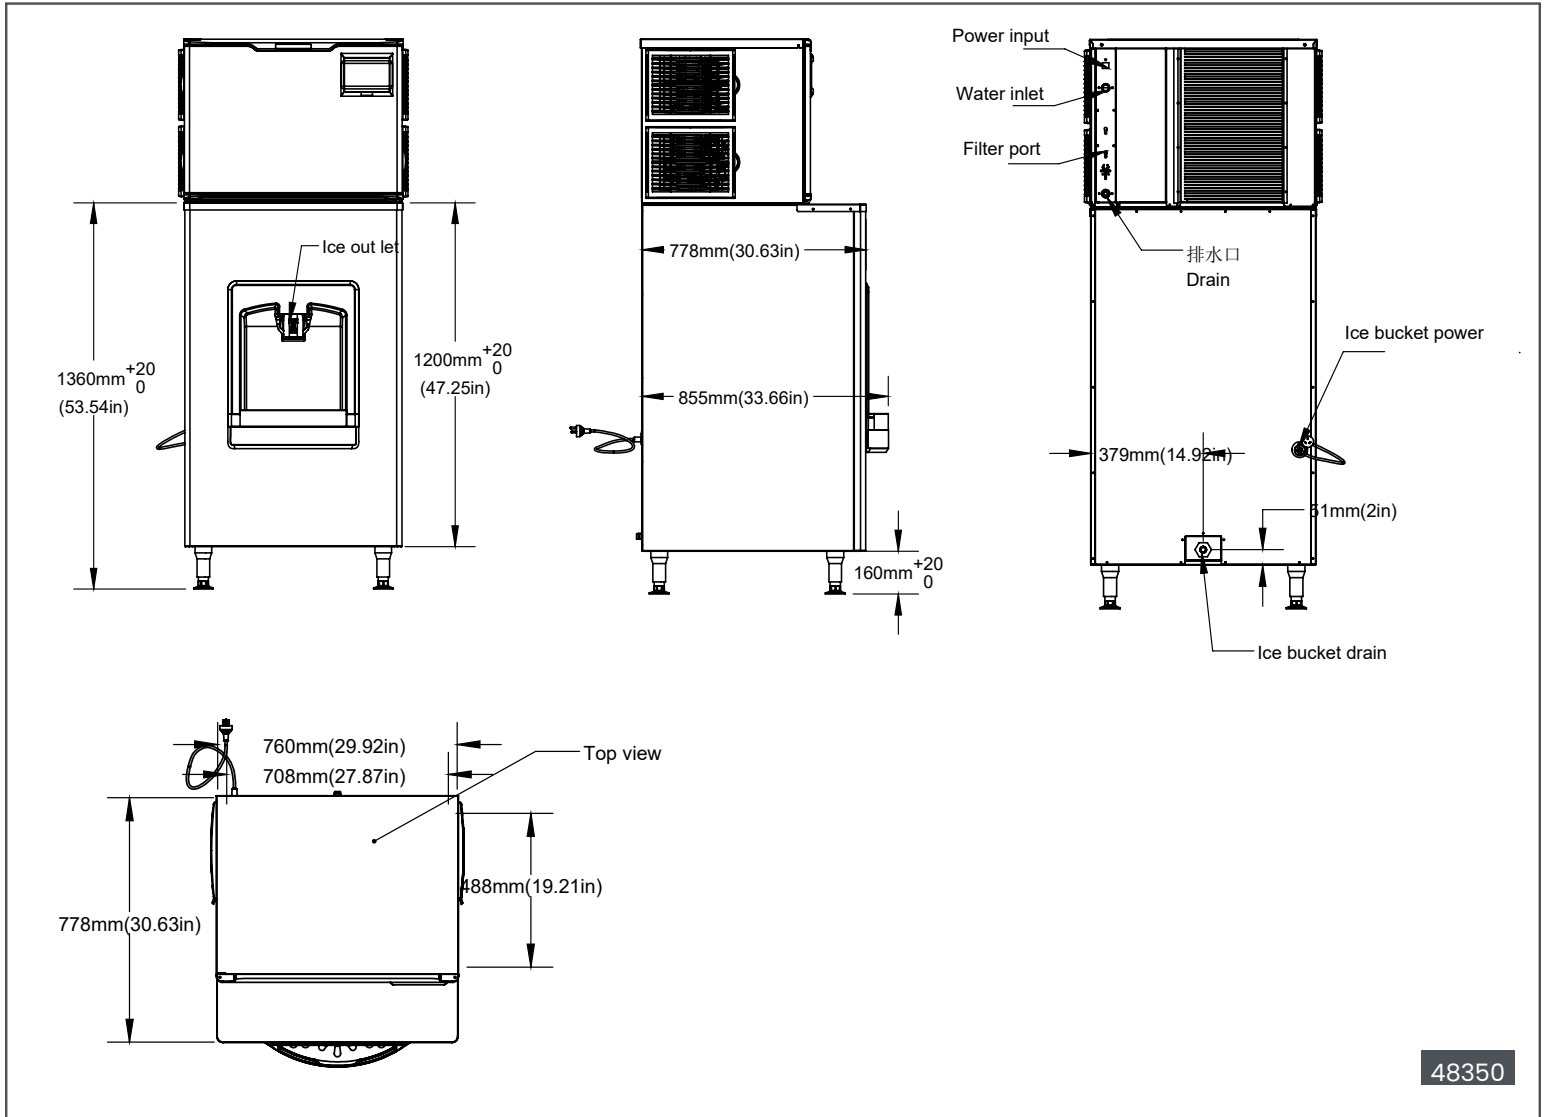

Ice Dispensers

ITEM: 48349 48350
 MODEL: IC-CN-0350-D IC-CN-0500-D

48349

48350

This top-of-the-line ice dispenser boasts a generous bin capacity and is engineered to produce an impressive amount of ice daily.

FEATURES:

- **Effective ice production capabilities:** The machine ensures a steady supply of ice that can meet the demands of various business operations, from restaurants to cafes to office spaces.
- **User-friendly control panel:** The digital display simplifies the adjustment of power settings, ice thickness, cube size, and cleaning cycles, providing ease of operation for users at any skill level.
- **Easy maintenance and cleaning:** The ice machines are designed to be simple and hassle-free, helping users keep the unit in optimal working condition with minimal effort.
- **Adjustable feet:** The appliance offers flexibility in adjusting the height and level to suit different environments, ensuring a perfect fit and stable operation wherever it is placed.

TECHNICAL SPECIFICATION

Features	Bin Capacity 132 lb. - Ice Yield 350 lb Per Day	Bin Capacity 220 lb - Ice Yield 500 lb Per Day
Item	48349	48350
Model	IC-CN-0350-D	IC-CN-0500-D
Output (per day)	352.7 lb. (160 kg.)	500.4 lb. (227 kg.)
Ice Bin Capacity	132.3 lb. (60 kg.)	220.5 lb. (100 kg.)
Power:	1000W	1323W
Electrical	110-120V / 60HZ / 1Ph	
Ice Bin Weight	169.8 lb. (77 kg.)	198.4 lb. (90 kg.)
Net Weight (Main Machine:	110.2 lb. (50 kg)	145.5 lb. (66 kg.)
Ice Bin Dimensions (DWH)	22" x 33.7" x 53.3" (560 x 855 x 1355 mm)	29.9" x 33.7" x 53.5" (760 x 855 x 1360mm)
Machine Dimensions	22" x 24.3" x 22.3" (560 x 618 x 568 mm)	29.9" x 24.3" x 22.3" (760 x 618 x 568 mm)
Gross Weight	183 lb. (83 kg.)	209.4 lb. (95 kg.)
Gross Dimensions (DWH)	24" x 36" x 55.5" (610 x 914 x 1410mm)	33" x 36" x 49" (838 x 914 x 1245 mm)

TECHNICAL DRAWING

48349

TECHNICAL DRAWING

48350